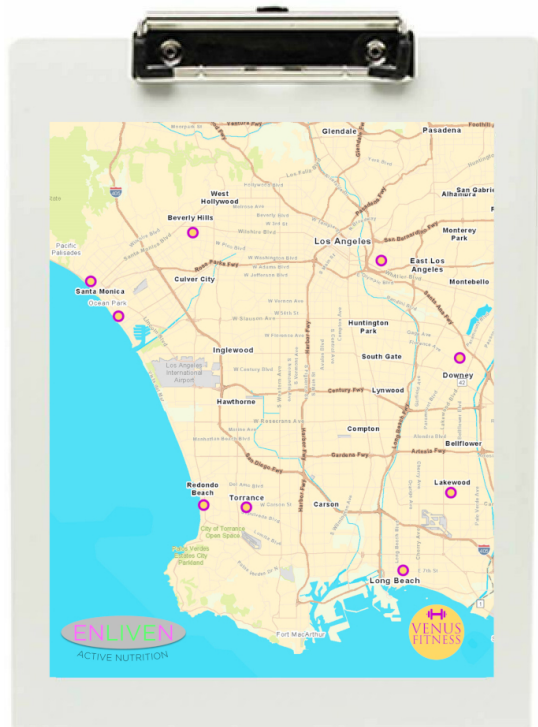

Custom Map Clipboards

These clipboards feature a custom map of your business and its location or locations on either the front or back. Available in White, Red, or Blue. This plastic clipboard is standard letter-size, and has a metal clip to hold papers in place.