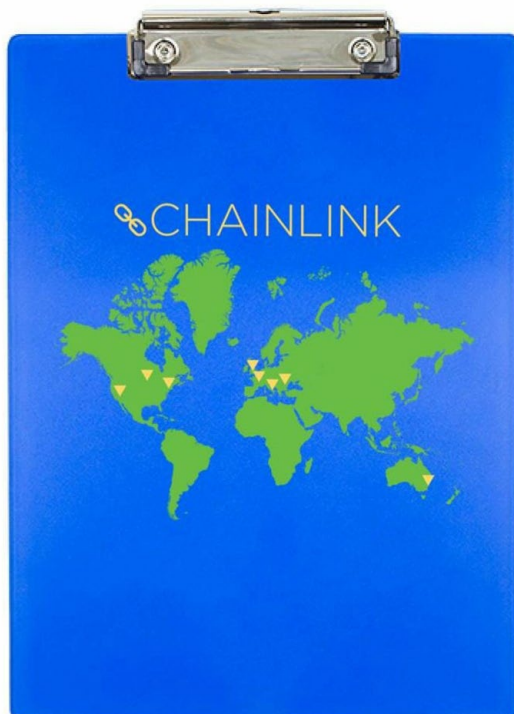

Custom Map Clipboards

These clipboards feature a custom map of your business and its location or locations on either the front or back. Available in White, Red, or Blue. This plastic clipboard is standard letter-size, and has a metal clip to hold papers in place.