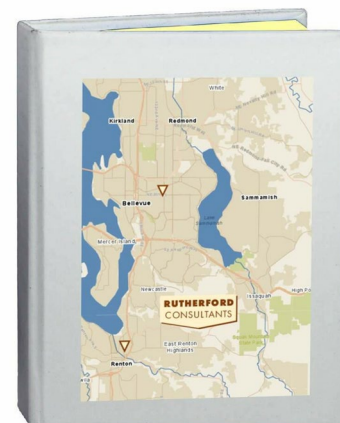

Can be shipped to individuals!
(Handling charges apply)

Custom Map Sticky Note Booklets

Compact Sticky Note Booklets

Product Dimensions
2" W x 3-1/8" H

Printable Area
1-3/4" W x 2-1/2" H

This booklet includes 70 sheets of yellow sticky notes and 5 vibrant colors of sticky note flags (25 each) all in one! Available in White, Black, and Royal Blue. A great "Work from Home" or Virtual Meeting Gift!

(Open)

(Front – Standard Map)

Deluxe Sticky Note Booklets

Product Dimensions
3-1/4" W x 4-1/8" H

Printable Area
2-1/2" W x 3-1/2" H

This booklet includes 80 sheets of large yellow sticky notes, 25 sheets of small yellow sticky notes, and 5 vibrant colors of sticky note flags (25 each), all in one! Available in White, Black, and Royal Blue. A great "Work from Home" or Virtual Meeting Gift!

(Open)

(Front – Rich Map)

Can be shipped to individuals! (Handling charges apply)

Custom Map Clipboards

These clipboards feature a custom map of your business and its location or locations on either the front or back. Available in White, Red, or Blue. This plastic clipboard is standard letter-size, and has a metal clip to hold papers in place.