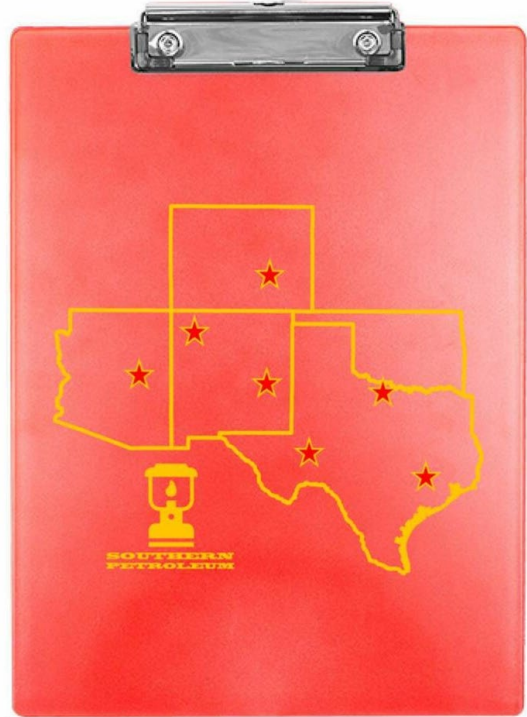

(Open)

(Front – Standard Map)

Deluxe Sticky Note Booklets

Product Dimensions
3-1/4" W x 4-1/8" H

Printable Area
2-1/2" W x 3-1/2" H

This booklet includes 80 sheets of large yellow sticky notes, 25 sheets of small yellow sticky notes, and 5 vibrant colors of sticky note flags (25 each), all in one! Available in White, Black, and Royal Blue. A great "Work from Home" or Virtual Meeting Gift!

(Open)

(Front – Rich Map)

Can be shipped to individuals! (Handling charges apply)

Custom Map Clipboards

These clipboards feature a custom map of your business and its location or locations on either the front or back. Available in White, Red, or Blue. This plastic clipboard is standard letter-size, and has a metal clip to hold papers in place.

Product Dimensions
9" W x 12" H

Printable Area
8" W x 10" H

Custom Map Padfolio

This custom Pad-Folio is made of Vegan leather. It features your country, continent, region, city, or state with your locations called out. You can also include your logo if you like. Its interior includes a legal sized notepad, card pockets, and an elastic strap for your device. Made to be used and treasured for years to come!

Product Dimensions
9 3/4" x 13" x 1"

Printable Area
12" W x 13" H

Custom Map Panel Print Messenger Bag

Call out your location(s) on the continent, country, city, or state of your choice on a screen printed or full-color map centered on the front flap. This messenger bag has a 2-pocket main compartment with front flap over and buckle closure, an exterior front pocket, and an adjustable shoulder strap.