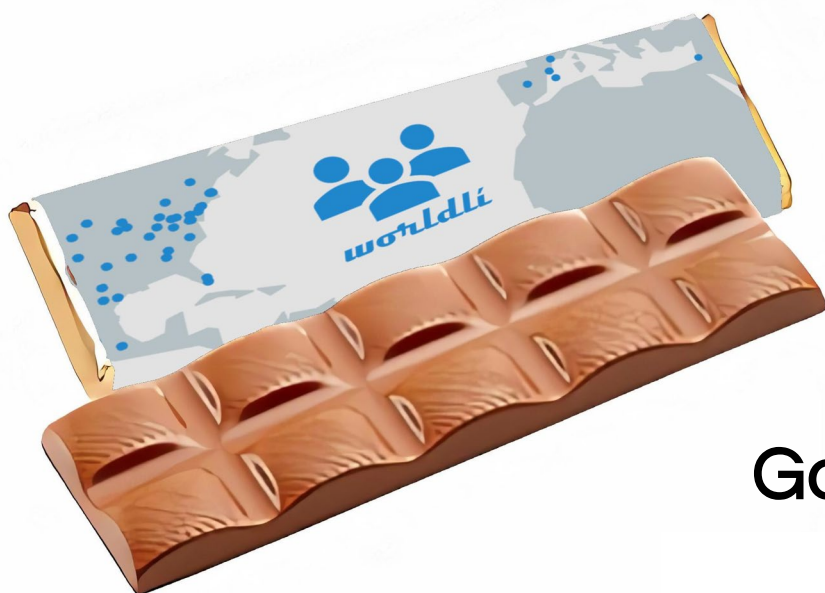

Artisan Map Granola Bars

Wrapped in a Custom Map sleeve, these delicious small batch granola bars are made from scratch with nature's finest ingredients and super fresh! A great "Work from Home" or Virtual Meeting Gift!

Product Dimensions
6" L x 2.33" H x 0.5" W

Available in 3 delicious flavors:
Chocolate Chip, Pumpkin & Sunflower Seeds,
and Sweet Cranberry!

Can be shipped to individuals!
(Handling charges apply)

MAP'T GEAR **NEW!** Gourmet Map Chocolate Bars

Satisfy their sweet tooth while sharing these Custom Map chocolate bars which map your location(s). Wrapped in your choice of gold or silver foil, this bar will satisfy the "chocoholic" on your list! Choice of Milk or Belgian Chocolate. A great "Work from Home" or Virtual Meeting Gift!

Milk Chocolate

Gourmet Belgian

Product Dimensions:
6" x 1 3/4" x 1/2"

Other sizes also available!

Can be shipped to individuals! (Handling charges apply)

MAP'T GEAR **NEW!** Coffee Mug & Gift Box Sets

The Custom Map mug will put you on the map! Great gift to showcase your business! Even when the drinks & treats are gone, the mug can be used daily. Comes in a custom logo box in a variety of flavors. A great "Work from Home" or Virtual Meeting Gift!