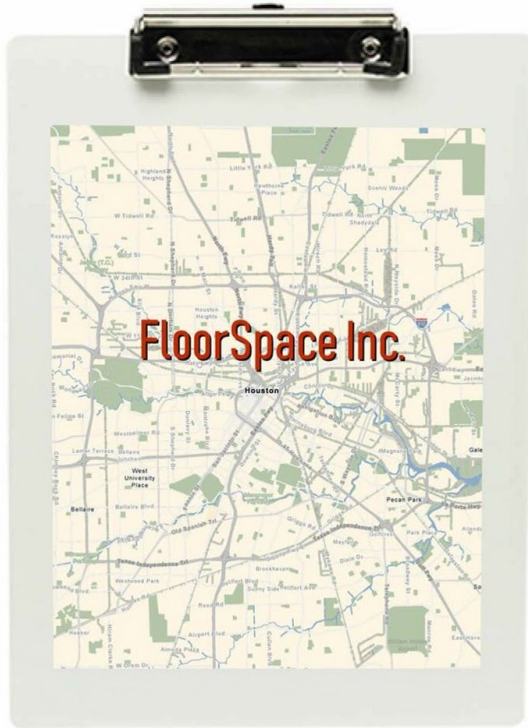

(Open)

(Front – Standard Map)

Deluxe Sticky Note Booklets

Product Dimensions
3-1/4" W x 4-1/8" H

Printable Area
2-1/2" W x 3-1/2" H

This booklet includes 80 sheets of large yellow sticky notes, 25 sheets of small yellow sticky notes, and 5 vibrant colors of sticky note flags (25 each), all in one! Available in White, Black, and Royal Blue. A great "Work from Home" or Virtual Meeting Gift!

(Open)

(Front – Rich Map)

Can be shipped to individuals! (Handling charges apply)

Custom Map Clipboards

These clipboards feature a custom map of your business and its location or locations on either the front or back. Available in White, Red, or Blue. This plastic clipboard is standard letter-size, and has a metal clip to hold papers in place.