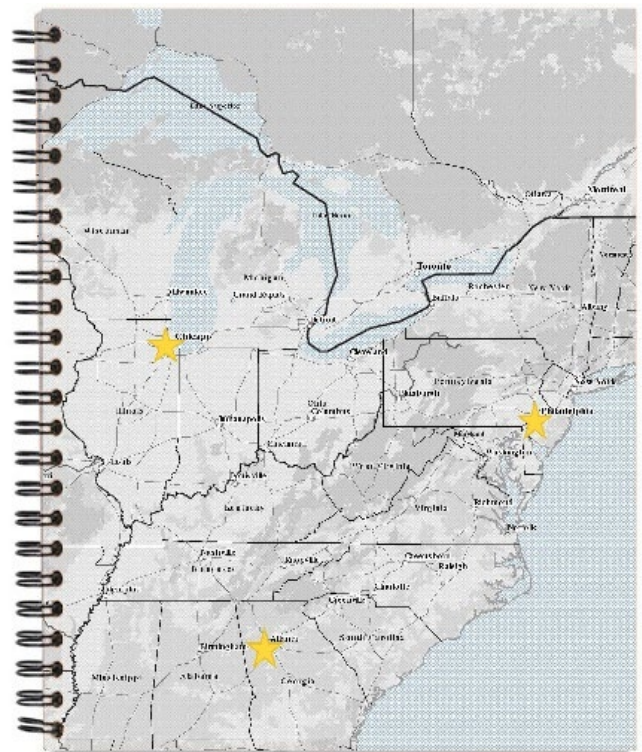

**8.5"x 11"- SPIRAL NOTEBOOK
(25 SHEETS)**